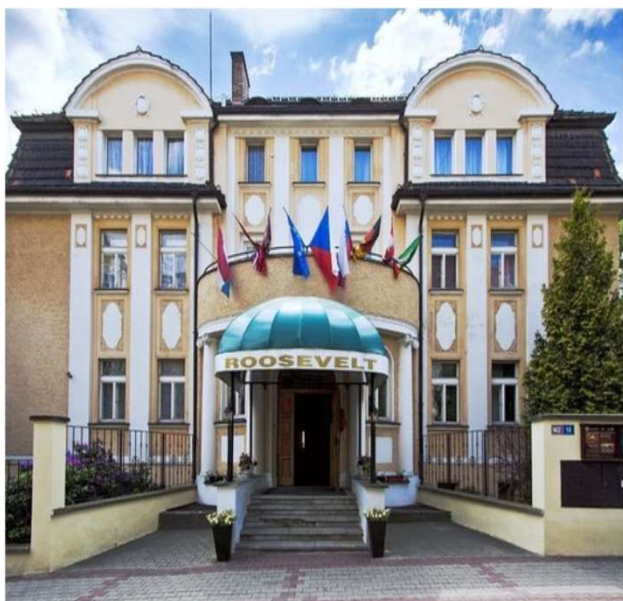

HOTEL ROOSEVELT, LITOMĚŘICE town

Category: **3 stars**

Hotel address:	Rooseveltova 962/18 412 01 LITOMĚŘICE
WWW:	www.hotel-roosevelt.eu
Contact:	hotel-roosevelt.eu@email.cz
Regatta course Račice:	25 km from the hotel Approximately 35 minutes
Parking:	free of charge, in a locked parking lot
Accommodation capacity:	49 beds
Rooms:	4x single rooms 15x twin rooms (separated beds) 9x double rooms (double beds) – for single occupancy 3x triple rooms (double bed + separated bed) for twin occupancy
Room equipment:	private bathroom - shower, toilet flat TV with satellite bed with the headboard at the top of the bed mostly separated beds, rarely double beds non-smoking room, no air conditioning
Internet Wi-Fi connection:	free of charge
Daily cleaning:	free of charge
Laundry service:	charged service: 200,- Kč/1 washing machine with dryer
Hotel safe:	free of charge
Hotel facilities:	Hotel Restaurant Relax center with indoor pool, sauna and fitness center 200 m from the hotel, charged service
English speaking staff:	yes