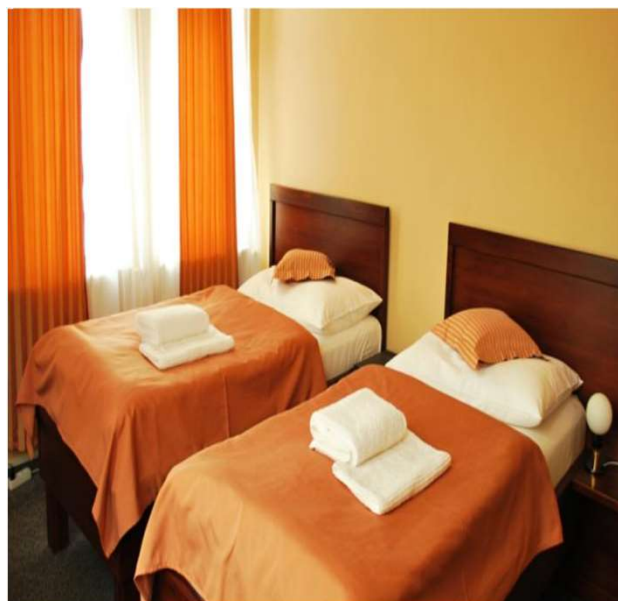

HOTEL ROOSEVELT, LITOMĚŘICE town

Category: **3 stars**

Hotel address:	Rooseveltova 962/18 412 01 LITOMĚŘICE
WWW:	www.hotel-roosevelt.eu
Contact:	hotel-roosevelt.eu@email.cz
Regatta course Račice:	25 km from the hotel Approximately 35 minutes
Parking:	free of charge, in a locked parking lot
Accommodation capacity:	49 beds
Rooms:	4x single rooms 15x twin rooms (separated beds) 9x double rooms (double beds) – for single occupancy 3x triple rooms (double bed + separated bed) for twin occupancy
Room equipment:	private bathroom - shower, toilet flat TV with satellite bed with the headboard at the top of the bed mostly separated beds, rarely double beds non-smoking room, no air conditioning
Internet Wi-Fi connection:	free of charge
Daily cleaning:	free of charge
Laundry service:	charged service: 200,- Kč/1 washing machine with dryer
Hotel safe:	free of charge
Hotel facilities:	Hotel Restaurant Relax center with indoor pool, sauna and fitness center 200 m from the hotel, charged service
English speaking staff:	yes